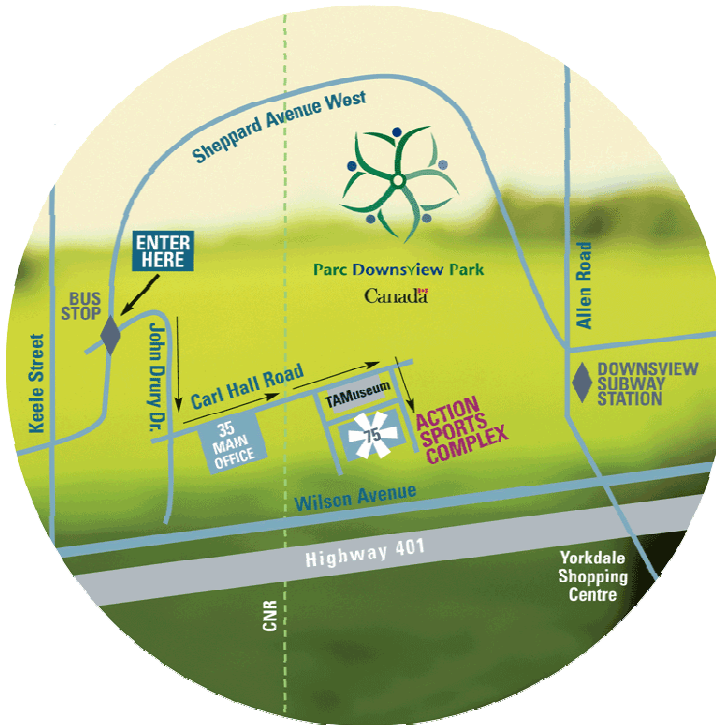

Map to Hoopdome (Directions Below)

Written directions are as follows:

Take Allen Rd. to Sheppard Ave.

Turn onto Sheppard Ave. heading west.

Follow Sheppard Ave. to John Drury Dr.

Turn left onto John Drury Dr.

Turn left onto Carl Hall Rd.

Follow Carl Hall Rd. until Action Sports Complex (Hangar Facility), which will be on your right
Hoopdome is inside Action Sports Complex – Address: 75 Carl Hall Rd.